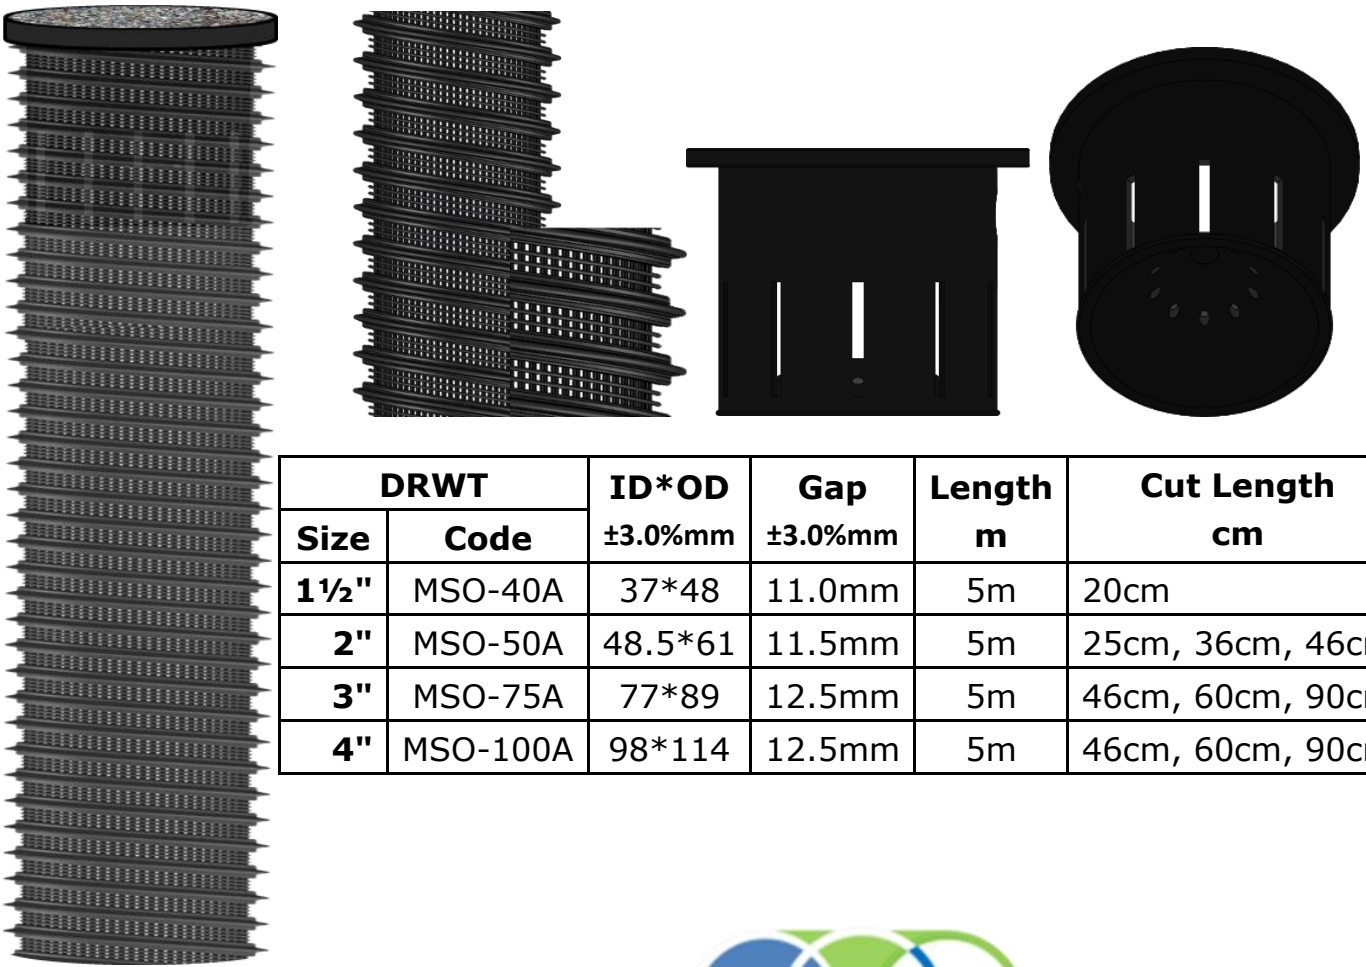

DRWT
Anti-Clog Deep Root Watering Mesh Tube (MSO) - Specifications

DRWT		ID*OD ±3.0%mm	Gap ±3.0%mm	Length m	Cut Length cm
Size	Code				
1½"	MSO-40A	37*48	11.0mm	5m	20cm
2"	MSO-50A	48.5*61	11.5mm	5m	25cm, 36cm, 46cm
3"	MSO-75A	77*89	12.5mm	5m	46cm, 60cm, 90cm
4"	MSO-100A	98*114	12.5mm	5m	46cm, 60cm, 90cm